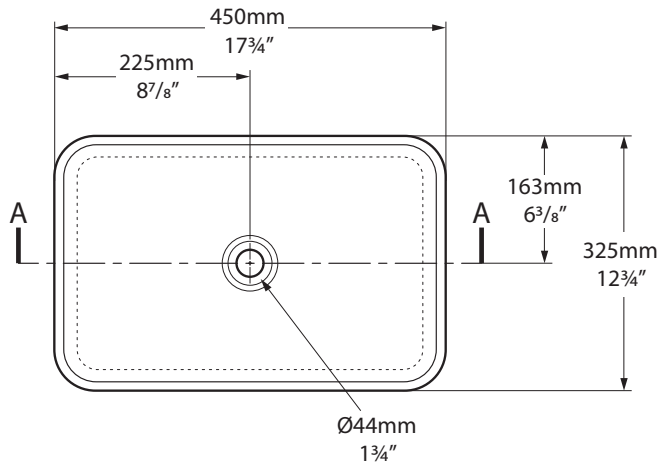

Collections connexes / Colecciones relacionadas

Edge

Florin faucet - FLO-11

Edge 45

VB-EDG-45-NO / VB-EDG45-xx-NO

Top view

Front view

Side view

Section AA

*All measurements subject to +/-5% tolerance

l = 450mm / 17³/₄"
w = 325mm / 12³/₄"
h = 111mm / 4³/₈"

.dwg | .dxf | .skp www.vandabaths.com

Massachusetts Code: Approved
 cUPC listing by IAPMO: File No. 6970