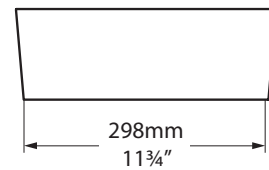

Collections connexes / Colecciones relacionadas

Edge

Florin faucet - FLO-11

Edge 45

VB-EDG-45-NO / VB-EDG45-xx-NO

Top view

Front view

Side view

Section AA

*All measurements subject to +/-5% tolerance

l = 450mm / 17³/₄"
w = 325mm / 12³/₄"
h = 111mm / 4³/₈"

.dwg | .dxf | .skp www.vandabaths.com

Massachusetts Code: Approved
 cUPC listing by IAPMO: File No. 6970