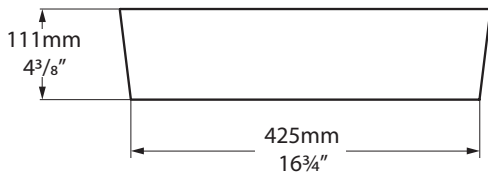

Collections connexes / Colecciones relacionadas

Edge

Florin faucet - FLO-11

Edge 45

VB-EDG-45-NO / VB-EDG45-xx-NO

Top view

Front view

Side view

Section AA

*All measurements subject to +/-5% tolerance

l = 450mm / 17³/₄"
w = 325mm / 12³/₄"
h = 111mm / 4³/₈"

.dwg | .dxf | .skp www.vandabaths.com

Massachusetts Code: Approved
 cUPC listing by IAPMO: File No. 6970