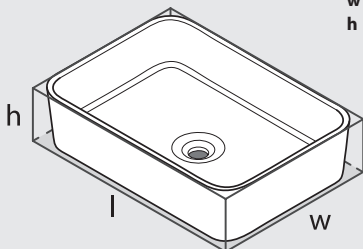

Collections connexes / Colecciones relacionadas

Edge

Florin faucet - FLO-11

Edge 45

VB-EDG-45-NO / VB-EDG45-xx-NO

Top view

Front view

Side view

Section AA

*All measurements subject to +/-5% tolerance

l = 450mm / 17³/₄"
w = 325mm / 12³/₄"
h = 111mm / 4³/₈"

.dwg | .dxf | .skp www.vandabaths.com

Massachusetts Code: Approved
 cUPC listing by IAPMO: File No. 6970